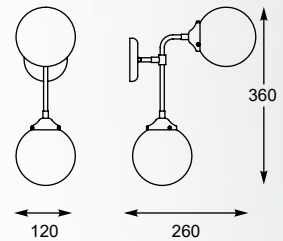

RIANO
Pendant lamp
P0454-08D-SDAA
8x E27 MAX 40W
gold and black metal,
opal glass

RIANO new
Pendant lamp
P0454-01D-F7AA
1x E27 MAX 40W
gold and black metal,
opal glass

RIANO
Wall lamp
W0454-02A-SDAA
2x G9 MAX 42W
gold and black metal
opal glass