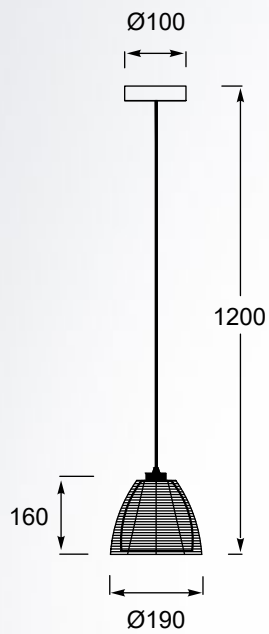

**PICO**  
Pendant lamp  
**MD9023-1L (Black)**  
1x E27 MAX 60W  
black aluminium wire shade  
with shade opal glass inside

**PICO**  
Pendant lamp  
**MD9023-1L (Silver)**  
1x E27 MAX 60W  
silver aluminium wire shade  
with shade opal glass inside

**PICO**  
Pendant lamp  
**MD9023-1S (Black)**  
1x E27 MAX 60W  
black aluminium wire shade  
with shade opal glass inside

**PICO**  
Pendant lamp  
**MD9023-1S (Silver)**  
1x E27 MAX 60W  
silver aluminium wire shade  
with shade opal glass inside