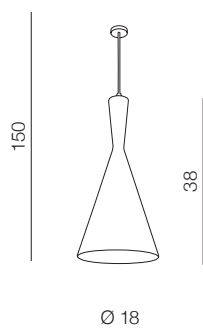

1 WHITE/GOLD

2 BLACK/GOLD

Vita

- 1 AZ1340 WH/GO (white/gold)
- 2 AZ1405 BK/GO (black/gold)

1x E27 MAX 60W
aluminium